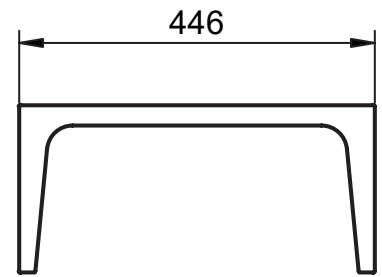

Reversible

120

34,5

Mueble 2 cajones / 2 drawers vanity - 60cm

Mueble 2 cajones / 2 drawers vanity - 80cm

Mueble 2C der-1P / 2DR Right-1D vanity · 100cm

Mueble 2C izq-1P / 2DR Left-1D vanity · 100cm

Mueble 2 cajones-2 puertas / 2 drawers-2doors vanity - 120cm

Column / Tall unit

* REVERSIBLE

Banquillo / Legs 60cm

Banquillo / Legs 80cm

Banquillo / Legs 100cm

Banquillo / Legs 120cm