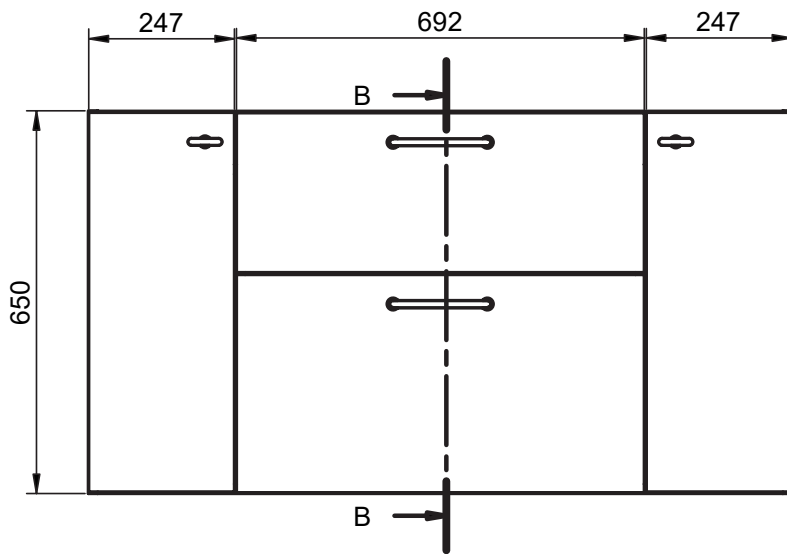

Reversible

120

34,5

Mueble 2 cajones / 2 drawers vanity - 60cm

Mueble 2 cajones / 2 drawers vanity - 80cm

Mueble 2C der-1P / 2DR Right-1D vanity · 100cm

Mueble 2C izq-1P / 2DR Left-1D vanity · 100cm

Mueble 2 cajones-2 puertas / 2 drawers-2doors vanity - 120cm

Column / Tall unit

* REVERSIBLE

Banquillo / Legs 60cm

Banquillo / Legs 80cm

Banquillo / Legs 100cm

Banquillo / Legs 120cm