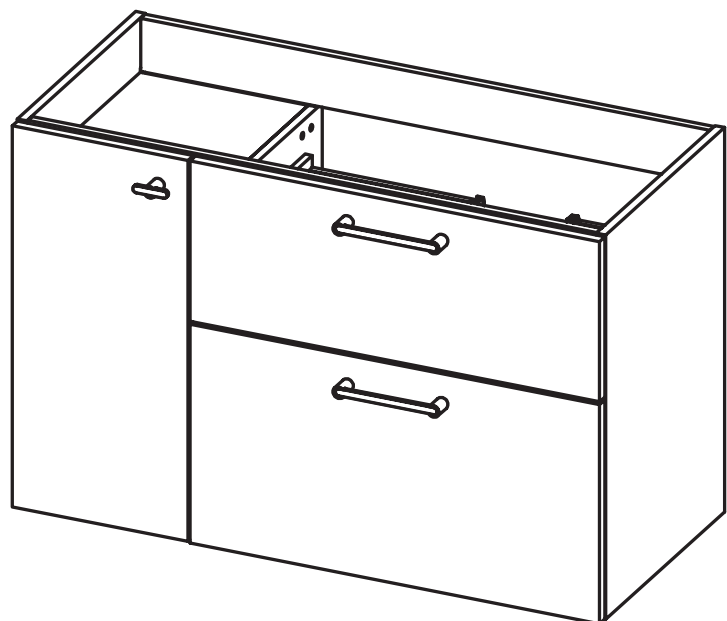

Reversible

120

34,5

Mueble 2 cajones / 2 drawers vanity - 60cm

Mueble 2 cajones / 2 drawers vanity - 80cm

Mueble 2C der-1P / 2DR Right-1D vanity · 100cm

Mueble 2C izq-1P / 2DR Left-1D vanity · 100cm

Mueble 2 cajones-2 puertas / 2 drawers-2doors vanity - 120cm

Column / Tall unit

* REVERSIBLE

Banquillo / Legs 60cm

Banquillo / Legs 80cm

Banquillo / Legs 100cm

Banquillo / Legs 120cm