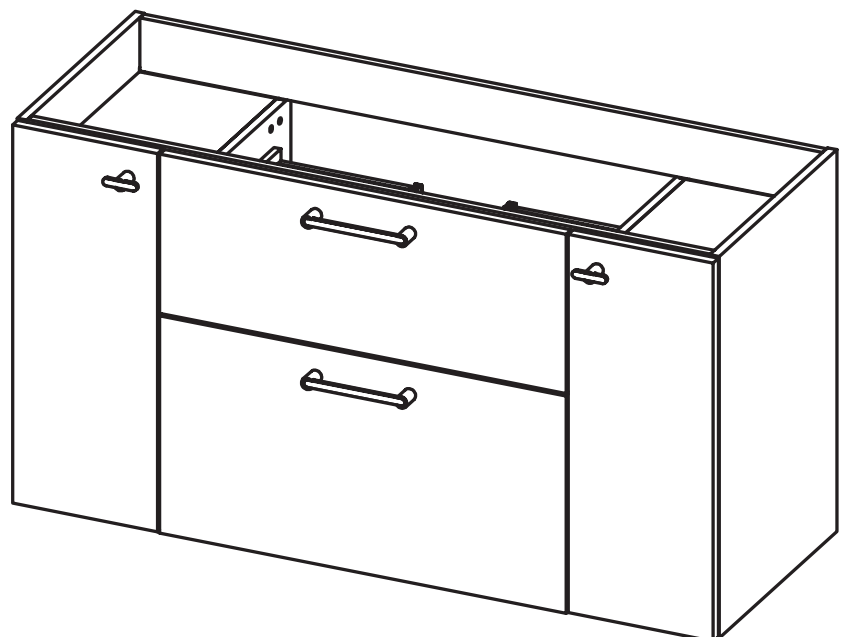

Reversible

120

34,5

Mueble 2 cajones / 2 drawers vanity - 60cm

Mueble 2 cajones / 2 drawers vanity - 80cm

Mueble 2C der-1P / 2DR Right-1D vanity · 100cm

Mueble 2C izq-1P / 2DR Left-1D vanity · 100cm

Mueble 2 cajones-2 puertas / 2 drawers-2doors vanity - 120cm

Column / Tall unit

* REVERSIBLE

Banquillo / Legs 60cm

Banquillo / Legs 80cm

Banquillo / Legs 100cm

Banquillo / Legs 120cm