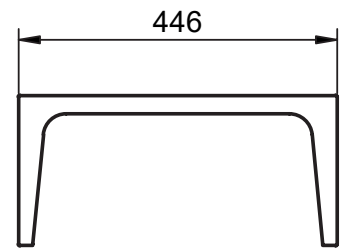

Reversible

120

34,5

Mueble 2 cajones / 2 drawers vanity - 60cm

Mueble 2 cajones / 2 drawers vanity - 80cm

Mueble 2C der-1P / 2DR Right-1D vanity · 100cm

Mueble 2C izq-1P / 2DR Left-1D vanity · 100cm

Mueble 2 cajones-2 puertas / 2 drawers-2doors vanity - 120cm

Column / Tall unit

* REVERSIBLE

Banquillo / Legs 60cm

Banquillo / Legs 80cm

Banquillo / Legs 100cm

Banquillo / Legs 120cm