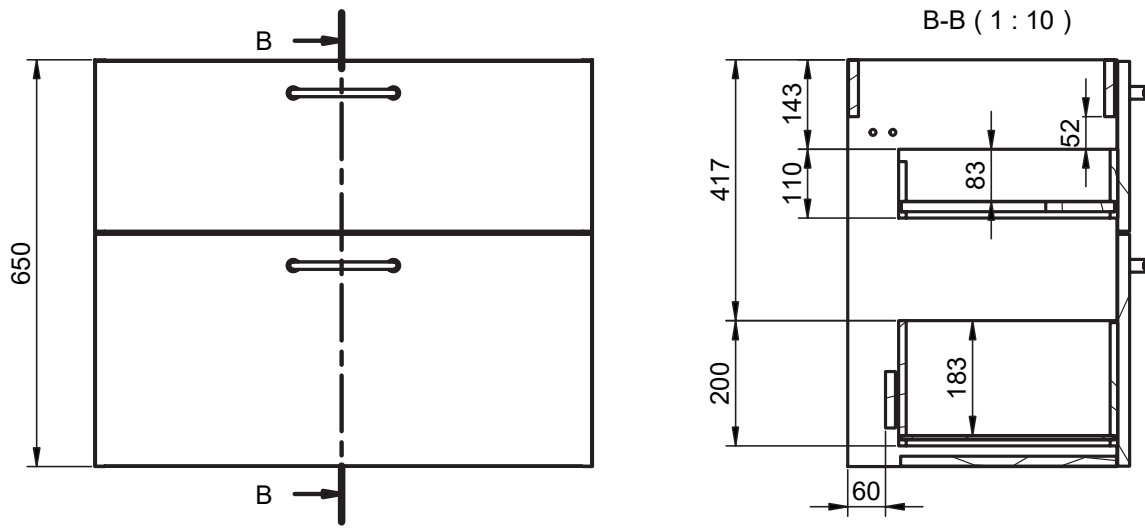

Reversible

120

34,5

Mueble 2 cajones / 2 drawers vanity - 60cm

Mueble 2 cajones / 2 drawers vanity - 80cm

Mueble 2C der-1P / 2DR Right-1D vanity · 100cm

Mueble 2C izq-1P / 2DR Left-1D vanity · 100cm

Mueble 2 cajones-2 puertas / 2 drawers-2doors vanity - 120cm

Column / Tall unit

* REVERSIBLE

Banquillo / Legs 60cm

Banquillo / Legs 80cm

Banquillo / Legs 100cm

Banquillo / Legs 120cm