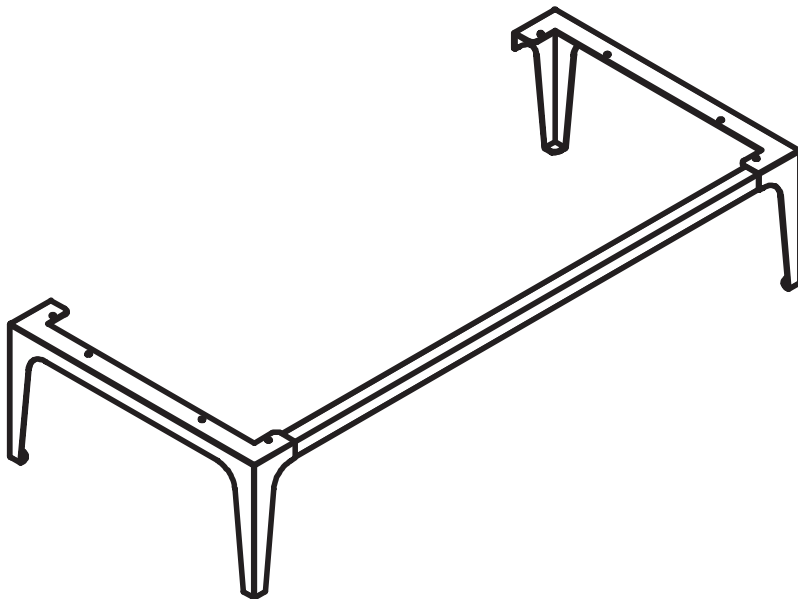

Reversible

120

34,5

Mueble 2 cajones / 2 drawers vanity - 60cm

Mueble 2 cajones / 2 drawers vanity - 80cm

Mueble 2C der-1P / 2DR Right-1D vanity · 100cm

Mueble 2C izq-1P / 2DR Left-1D vanity · 100cm

Mueble 2 cajones-2 puertas / 2 drawers-2doors vanity - 120cm

Column / Tall unit

* REVERSIBLE

Banquillo / Legs 60cm

Banquillo / Legs 80cm

Banquillo / Legs 100cm

Banquillo / Legs 120cm