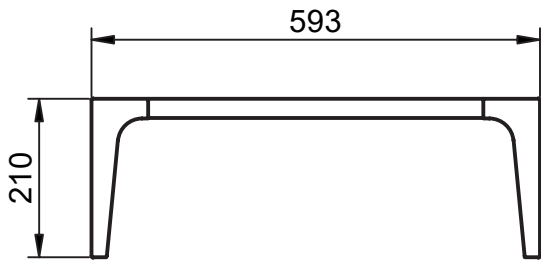

Reversible

120

34,5

Mueble 2 cajones / 2 drawers vanity - 60cm

Mueble 2 cajones / 2 drawers vanity - 80cm

Mueble 2C der-1P / 2DR Right-1D vanity · 100cm

Mueble 2C izq-1P / 2DR Left-1D vanity · 100cm

Mueble 2 cajones-2 puertas / 2 drawers-2doors vanity - 120cm

Column / Tall unit

* REVERSIBLE

Banquillo / Legs 60cm

Banquillo / Legs 80cm

Banquillo / Legs 100cm

Banquillo / Legs 120cm