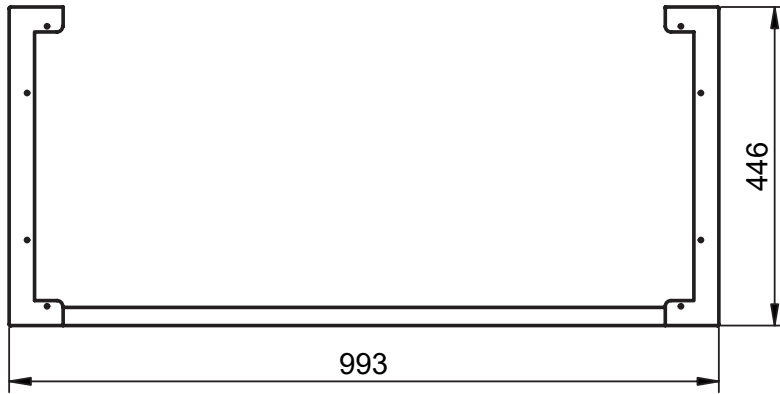

Reversible

120

34,5

Mueble 2 cajones / 2 drawers vanity - 60cm

Mueble 2 cajones / 2 drawers vanity - 80cm

Mueble 2C der-1P / 2DR Right-1D vanity · 100cm

Mueble 2C izq-1P / 2DR Left-1D vanity · 100cm

Mueble 2 cajones-2 puertas / 2 drawers-2doors vanity - 120cm

Column / Tall unit

* REVERSIBLE

Banquillo / Legs 60cm

Banquillo / Legs 80cm

Banquillo / Legs 100cm

Banquillo / Legs 120cm