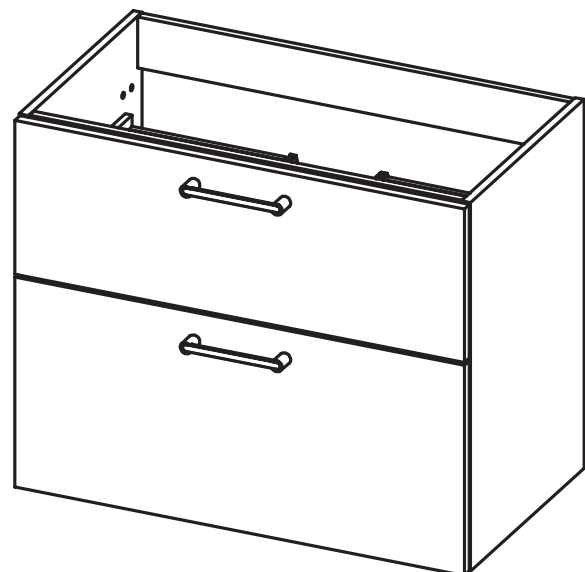

Reversible

120

34,5

Mueble 2 cajones / 2 drawers vanity - 60cm

Mueble 2 cajones / 2 drawers vanity - 80cm

Mueble 2C der-1P / 2DR Right-1D vanity · 100cm

Mueble 2C izq-1P / 2DR Left-1D vanity · 100cm

Mueble 2 cajones-2 puertas / 2 drawers-2doors vanity - 120cm

Column / Tall unit

* REVERSIBLE

Banquillo / Legs 60cm

Banquillo / Legs 80cm

Banquillo / Legs 100cm

Banquillo / Legs 120cm