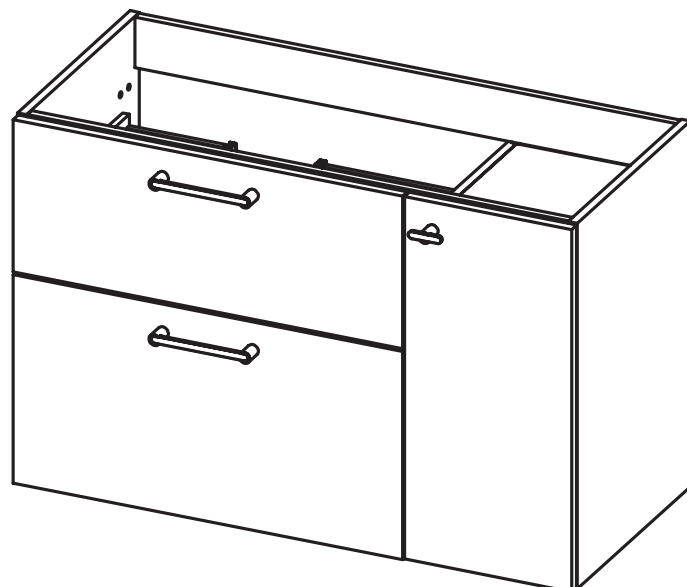

Reversible

120

34,5

Mueble 2 cajones / 2 drawers vanity - 60cm

Mueble 2 cajones / 2 drawers vanity - 80cm

Mueble 2C der-1P / 2DR Right-1D vanity · 100cm

Mueble 2C izq-1P / 2DR Left-1D vanity · 100cm

Mueble 2 cajones-2 puertas / 2 drawers-2doors vanity - 120cm

Column / Tall unit

* REVERSIBLE

Banquillo / Legs 60cm

Banquillo / Legs 80cm

Banquillo / Legs 100cm

Banquillo / Legs 120cm