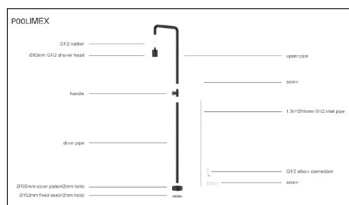

POOLIMEX

SINGLE-COOL / SINGLE- FUNCTION INSTALLATION STEPS

APPLICABLE MODELS:

GPA002, GPC004, GPN009, GPO006, GPO011, GPP001, GPT005, GPU010, GPN013, GPA014 ,GPS016

1

2

3

4