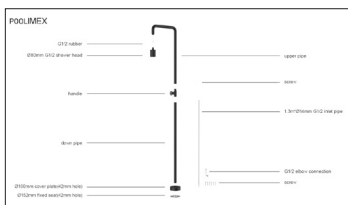

## SINGLE-COOL / SINGLE- FUNCTION INSTALLATION STEPS

APPLICABLE MODELS:

GPA002, GPC004, GPN009, GPO006, GPO011, GPP001, GPT005, GPU010, GPN013, GPA014 ,GPS016

①

②

③

④

⑤