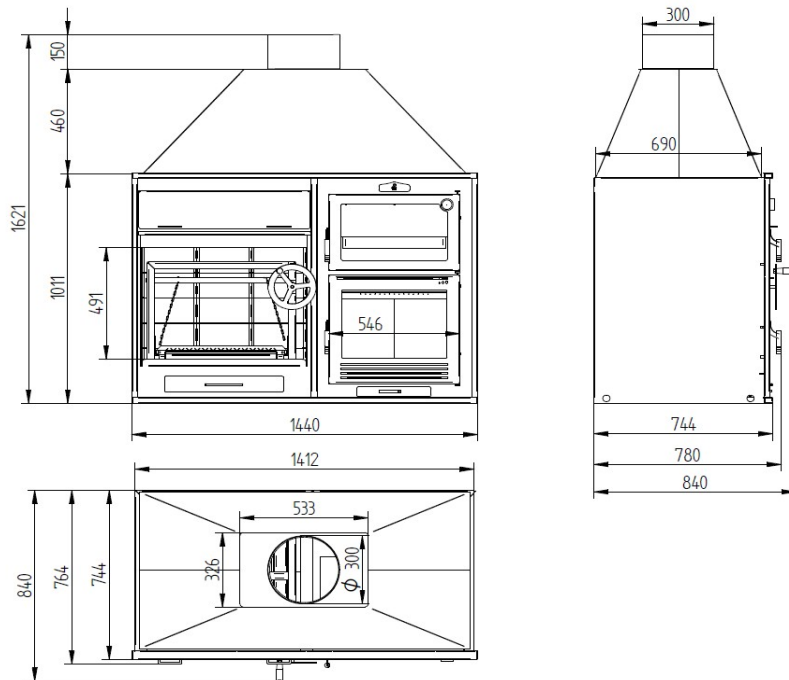

FUSIÓN 160 E

Laken