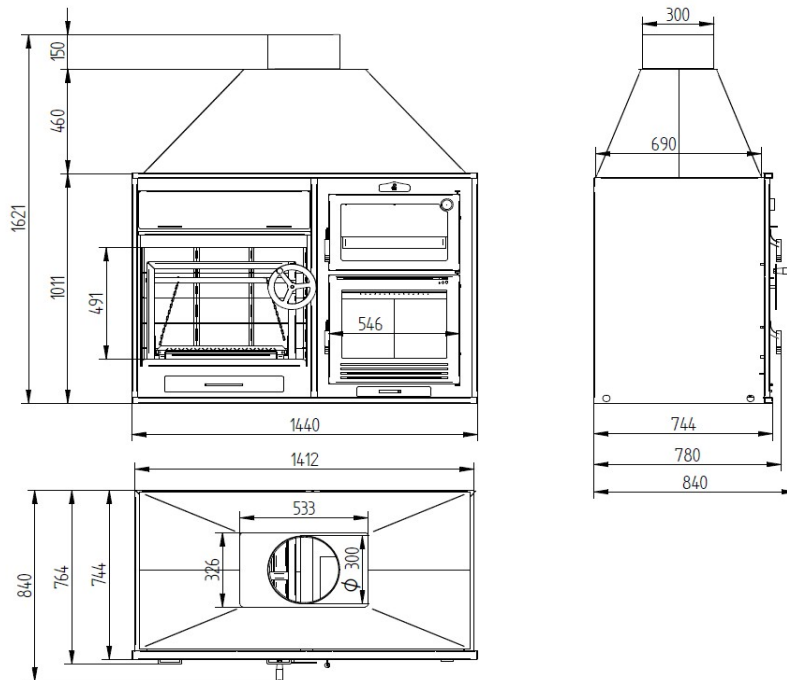

LEISTUNGSBESCHREIBUNG

Möbel Gewicht	85 kg
Möbel Abmessungen	717 x 1490 x 760 mm

FUSIÓN 160 E

70 cm Barbecue and 50 cm Oven Tray

EQUIPMENT

- Output Male Fumes Ø 300 mm.
- Includes Stainless Steel Grill And Height-Adjustable Grease Collector
- Stainless steel oven tray (W x D x H): 500 x 350 x 60 mm
- Glass-ceramic glass 750 °C.
- Barbecue covered in refractory brick
- Includes 2 cast iron grill.
- Includes ashtray drawer
- Cast iron Door And Grid.
- Base of the Furnace in Refractory Brick.
- Sheath Thermometer.
- Maximum paella pan capacity Ø 65 cm
- Hood and Smoke Outlet
- Spray Bottle Anticaloric Paint 800°C. Black Color. (Not Antioxidant) 375 ml.
- Includes Adjustable Paella Pan Support At 4 Heights

SPECIFICATIONS

Fuel Wood and Coal.

Equipment made of Steel Up to 4 mm.

Anticaloric Paint 800°C. Black color.

Weight 300 kg

Measurements (WxDxH) 1620 x 1440 x 744 mm

Useful measure (WxDxH) 548 x 663 x 690 mm

Useful Oven Size 500 x 350 x 360 mm

ACCESSORIES

- Stainless steel Argentine grill with 4-level grease collector: 665 x 665 mm
- Flipping Grill
- Furniture Stand With Wheels

FUSIÓN 160 E

Data Sheet

FUSIÓN 160 E + Furniture

SPECIFICATIONS

Furniture Weight	85 kg
Furniture Dimensions	717 x 1490 x 760 mm