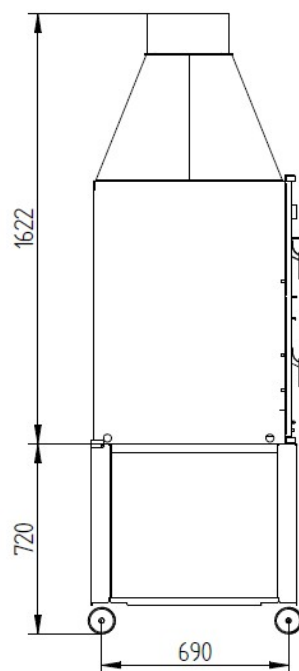

LEISTUNGSBESCHREIBUNG

Brennstoff Brennholz und Holzkohle

Ausrüstung aus Stahl Bis zu 4 mm.

Hitzebeständige Farbe 800°C. Schwarze Farbe

Gewicht 300 kg

Maße (Breite x Tiefe x Höhe) 1620 x 1440 x 744 mm

Nützliche Maßnahme (BxTxH) 548 x 663 x 690 mm

LEISTUNGSBESCHREIBUNG

Möbel Gewicht	85 kg
Möbel Abmessungen	717 x 1490 x 760 mm

FUSIÓN 160 E

70 cm Barbecue and 50 cm Oven Tray

EQUIPMENT

- Output Male Fumes Ø 300 mm.
- Includes Stainless Steel Grill And Height-Adjustable Grease Collector
- Stainless steel oven tray (W x D x H): 500 x 350 x 60 mm
- Glass-ceramic glass 750 °C.
- Barbecue covered in refractory brick
- Includes 2 cast iron grill.
- Includes ashtray drawer
- Cast iron Door And Grid.
- Base of the Furnace in Refractory Brick.
- Sheath Thermometer.
- Maximum paella pan capacity Ø 65 cm
- Hood and Smoke Outlet
- Spray Bottle Anticaloric Paint 800°C. Black Color. (Not Antioxidant) 375 ml.
- Includes Adjustable Paella Pan Support At 4 Heights

SPECIFICATIONS

Fuel Wood and Coal.

Equipment made of Steel Up to 4 mm.

Anticaloric Paint 800°C. Black color.

Weight 300 kg

Measurements (WxDxH) 1620 x 1440 x 744 mm

Useful measure (WxDxH) 548 x 663 x 690 mm

SPECIFICATIONS

Furniture Weight	85 kg
Furniture Dimensions	717 x 1490 x 760 mm