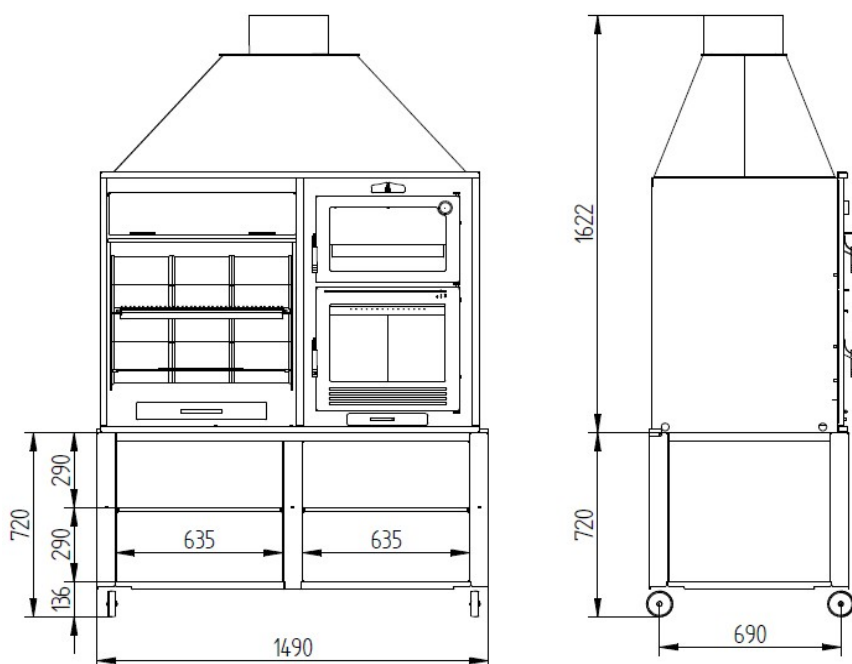

ACCESSOIRES

- Grill argentin inox avec récupérateur de graisse
665 x 665 mm
- Grill à retourner
- Meuble à roulettes

FUSIÓN 160 E

Fiche Technique

FUSIÓN 160 E + Meubles

SPÉCIFICATIONS

Poids du mobilier	85 kg
Dimensions des meubles	717 x 1490 x 760 mm

LEISTUNGSBESCHREIBUNG

Möbel Gewicht	85 kg
Möbel Abmessungen	717 x 1490 x 760 mm

FUSIÓN 160 E

70 cm Barbecue and 50 cm Oven Tray

EQUIPMENT

- Output Male Fumes Ø 300 mm.
- Includes Stainless Steel Grill And Height-Adjustable Grease Collector
- Stainless steel oven tray (W x D x H): 500 x 350 x 60 mm
- Glass-ceramic glass 750 °C.
- Barbecue covered in refractory brick
- Includes 2 cast iron grill.
- Includes ashtray drawer
- Cast iron Door And Grid.
- Base of the Furnace in Refractory Brick.
- Sheath Thermometer.
- Maximum paella pan capacity Ø 65 cm
- Hood and Smoke Outlet
- Spray Bottle Anticaloric Paint 800°C. Black Color. (Not Antioxidant) 375 ml.
- Includes Adjustable Paella Pan Support At 4 Heights

SPECIFICATIONS

Fuel Wood and Coal.

Equipment made of Steel Up to 4 mm.

Anticaloric Paint 800°C. Black color.

Weight 300 kg

Measurements (WxDxH) 1620 x 1440 x 744 mm

Useful measure (WxDxH) 548 x 663 x 690 mm

SPECIFICATIONS

Furniture Weight	85 kg
Furniture Dimensions	717 x 1490 x 760 mm