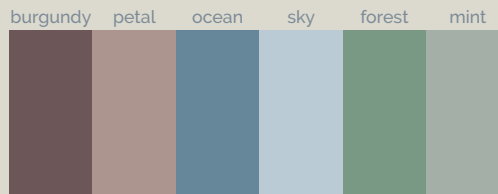

Natur Wave burgundy 20x100 cm

Natur Wave

Standard

Ral / NCS

Naturally Made

Season

Dimensiones (cm)

70 x

80 x

90 x

100 x

acquabella

Dimensiones (cm)

	A	B	C
	100	70/80/90	25
	120	70/80/90/100	25
	140	70/80/90/100	55
	160	70/80/90/100	55
	180	70/80/90/100	55
	200	70/80/90/100	55

	A	B	C
	90	90	45
	100	100	50

Textura