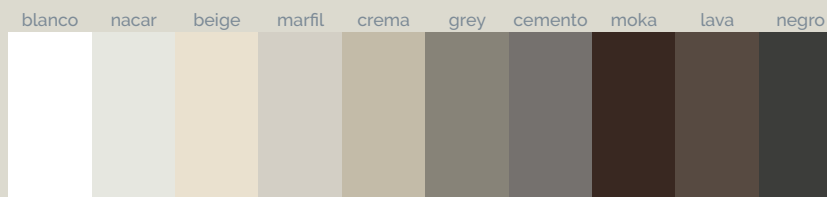

Natur Wave burgundy 20x100 cm

Natur Wave

Standard

Ral / NCS

Naturally Made

Season

Dimensiones (cm)

70 x

80 x

90 x

100 x

acquabella

Dimensiones (cm)

	A	B	C
	100	70/80/90	25
	120	70/80/90/100	25
	140	70/80/90/100	55
	160	70/80/90/100	55
	180	70/80/90/100	55
	200	70/80/90/100	55

	A	B	C
	90	90	45
	100	100	50

Textura