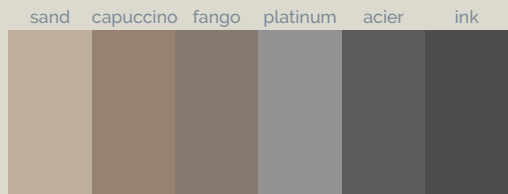

Natur Wave burgundy 20x100 cm

Natur Wave

Standard

Ral / NCS

Naturally Made

Season

Dimensiones (cm)

70 x

80 x

90 x

100 x

acquabella

Dimensiones (cm)

	A	B	C
	100	70/80/90	25
	120	70/80/90/100	25
	140	70/80/90/100	55
	160	70/80/90/100	55
	180	70/80/90/100	55
	200	70/80/90/100	55

	A	B	C
	90	90	45
	100	100	50

Textura