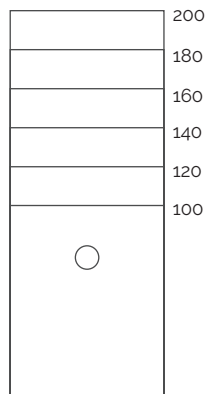

Focus cobre Beton blanco 200x100 cm

Focus Beton

Standard

Ral / NCS

Naturally Made

Season

Dimensiones (cm)

80 x

90 x

100 x

acquabella

Dimensiones (cm)

A	B	C
100	80/90	25
120	80/90/100	25
140	80/90/100	55
160	80/90/100	55
180	80/90/100	55
200	80/90/100	55

A	B	C
100	100	50

Textura

Moldura (cm)