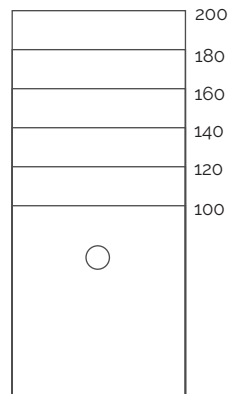

Focus cobre Beton blanco 200x100 cm

Focus Beton

Standard

Ral / NCS

Naturally Made

Season

Dimensiones (cm)

80 x

90 x

100 x

acquabella

Dimensiones (cm)

A	B	C
100	80/90	25
120	80/90/100	25
140	80/90/100	55
160	80/90/100	55
180	80/90/100	55
200	80/90/100	55

A	B	C
100	100	50

Textura

Moldura (cm)