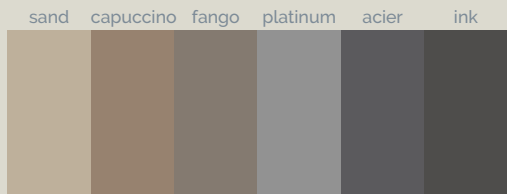

Focus cobre Beton blanco 200x100 cm

Focus Beton

Standard

Ral / NCS

Naturally Made

Season

Dimensiones (cm)

80 x

90 x

100 x

acquabella

Dimensiones (cm)

A	B	C
100	80/90	25
120	80/90/100	25
140	80/90/100	55
160	80/90/100	55
180	80/90/100	55
200	80/90/100	55

A	B	C
100	100	50

Textura

Moldura (cm)