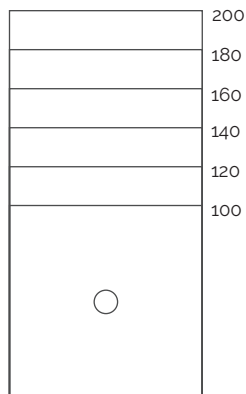

Focus cobre Beton blanco 200x100 cm

Focus Beton

Standard

Ral / NCS

Naturally Made

Season

Dimensiones (cm)

80 x

90 x

100 x

acquabella

Dimensiones (cm)

A	B	C
100	80/90	25
120	80/90/100	25
140	80/90/100	55
160	80/90/100	55
180	80/90/100	55
200	80/90/100	55

A	B	C
100	100	50

Textura

Moldura (cm)