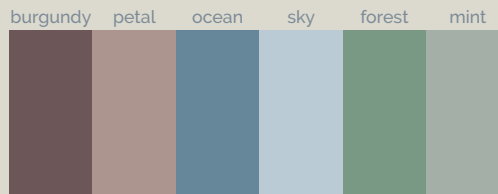

Focus cobre Beton blanco 200x100 cm

Focus Beton

Standard

Ral / NCS

Naturally Made

Season

Dimensiones (cm)

80 x

90 x

100 x

acquabella

Dimensiones (cm)

A	B	C
100	80/90	25
120	80/90/100	25
140	80/90/100	55
160	80/90/100	55
180	80/90/100	55
200	80/90/100	55

A	B	C
100	100	50

Textura

Moldura (cm)