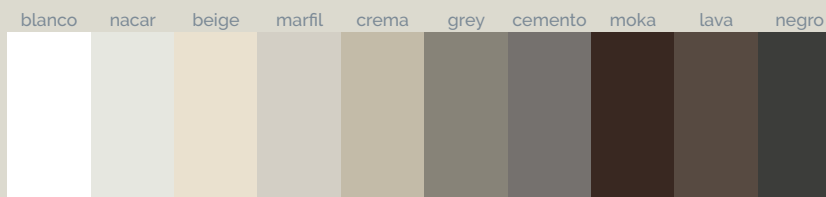

Focus cobre Beton blanco 200x100 cm

Focus Beton

Standard

Ral / NCS

Naturally Made

Season

Dimensiones (cm)

80 x

90 x

100 x

acquabella

Dimensiones (cm)

A	B	C
100	80/90	25
120	80/90/100	25
140	80/90/100	55
160	80/90/100	55
180	80/90/100	55
200	80/90/100	55

A	B	C
100	100	50

Textura

Moldura (cm)